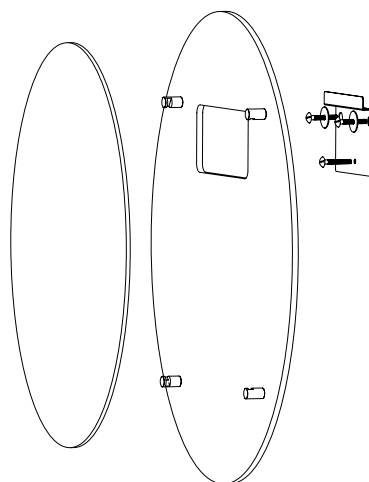

Round or Oval Mirror

- Round Mirror** Item No. M100
- Oval Mirror** Item No. M150

NOTES:
 1/4" clear mirror front with single layer of any Vitraform glass color back.

STANDARD SIZES:
 Round 24"
 Oval 22" x 28"

Request quotation for custom size, shape or border size.
 Hand engraved pattern or gilded finish to match Vitraform basins available by quotation.
 See General price list for metal finish options.

NOTE: Provide blocking behind wall for sturdy installation.