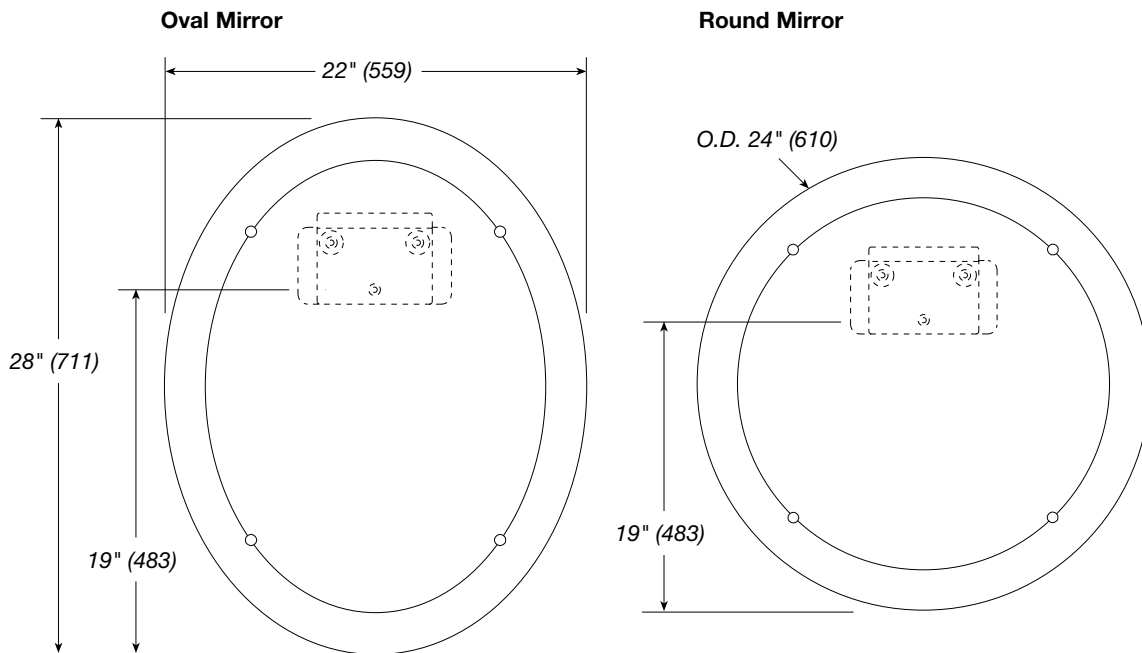

Round or Oval Mirror

- Round Mirror** Item No. M100
- Oval Mirror** Item No. M150

NOTES:
 1/4" clear mirror front with single layer of any Vitraform glass color back.

STANDARD SIZES:
 Round 24"
 Oval 22" x 28"

Request quotation for custom size, shape or border size.
 Hand engraved pattern or gilded finish to match Vitraform basins available by quotation.
 See General price list for metal finish options.

NOTE: Provide blocking behind wall for sturdy installation.