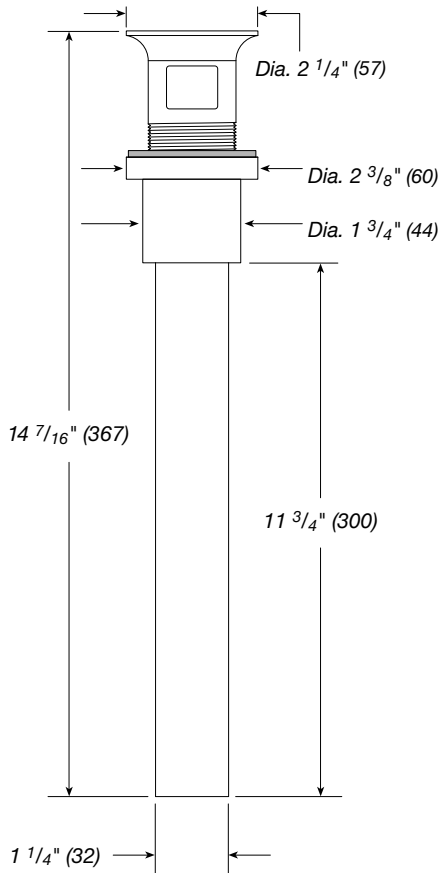

Item 810.XXS

Drain with Euro Siphon

Item 811.XXS

Notes

Refer to Rough-in pgs 1.1.a, 2.1.a, 3.1.a, 4.1a and 4.1b for each product group.

Maximum Rough-in height if required:

Basin Style:	Measured from:
Standard Basin Round or Oval	20" top of basin
Standard Basin Rectangle	18" top of basin
Rimless Undermount	17" top of basin
Freestanding	14" top of counter
Freestanding Mono-mount	13" center of mount
Countersink Round or Oval	20" top of counter
Countersink Rectangular	18" top of counter

Installation Instructions: see pg B.1.1.a

P Trap Specifications: see page B.1.5

Euro Siphon Specifications: see page B.1.6

Replace "XX" in Item numbers shown with desired metal finish code. Please see Vitraform General price list for finish codes and prices.

SIDE VIEW
With Overflow

SIDE VIEW
Without Overflow

EXPLODED VIEW

Drain shown is without Overflow hole