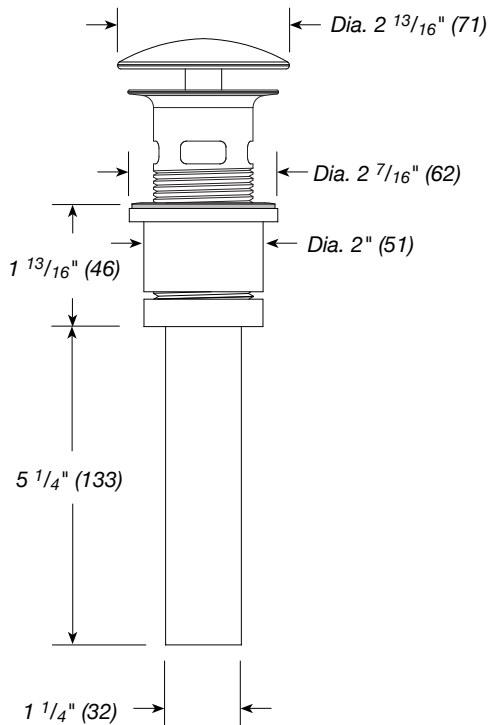

Dome Drain Open Set Includes P Trap or Euro Siphon

With Overflow

Drain with P Trap

Item 860.XX

Without Overflow

Drain with P Trap

Item 861.XX

Drain with Euro Siphon

Item 860.XXS

Drain with Euro Siphon

Item 861.XXS

Notes

Refer to Rough-in pgs 1.1.a, 2.1.a, 3.1.a, 4.1a and 4.1b for each product.

Maximum Rough-in height if required:

Basin Style:	Measured from:
Standard Basin Round or Oval	14" top of basin
Standard Basin Rectangle	12" top of basin
Rimless Undermount	13" top of basin
Freestanding	7 1/2" top of counter
Freestanding Mono-mount	7" center of mount
Countersink Round or Oval	14" top of counter
Countersink Rectangular	12" top of counter

Installation Instructions: see pg B.1.3.a

P Trap Specifications: see page B.1.5

Euro Siphon Specifications: see page B.1.6

Replace "XX" in Item numbers shown with desired metal finish code. Please see Vitraform General price list for finish codes and prices.

SIDE VIEW
with Overflow

SIDE VIEW
without Overflow

EXPLODED VIEW

Drawing shown without Overflow hole