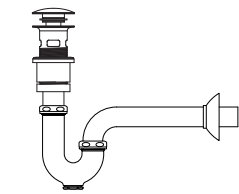

Dome Drain Pop-up Set Includes P Trap or Euro Siphon

With Overflow

Drain with P Trap

Item 862.XX

Without Overflow

Drain with P Trap

Item 863.XX

Drain with Euro Siphon

Item 862.XXS

Drain with Euro Siphon

Item 863.XXS

Notes

Refer to Rough-in pgs 1.1.a, 2.1.a, 3.1.a, 4.1a and 4.1b for each product group.

Maximum Rough-in height if required:

Basin Style:	Measured from:
Standard Basin Round or Oval	14" top of basin
Standard Basin Rectangle	12" top of basin
Rimless Undermount	13" top of basin
Freestanding	7 1/2" top of counter
Freestanding Mono-mount	7" center of mount
Countersink Round or Oval	14" top of counter
Countersink Rectangular	12" top of counter