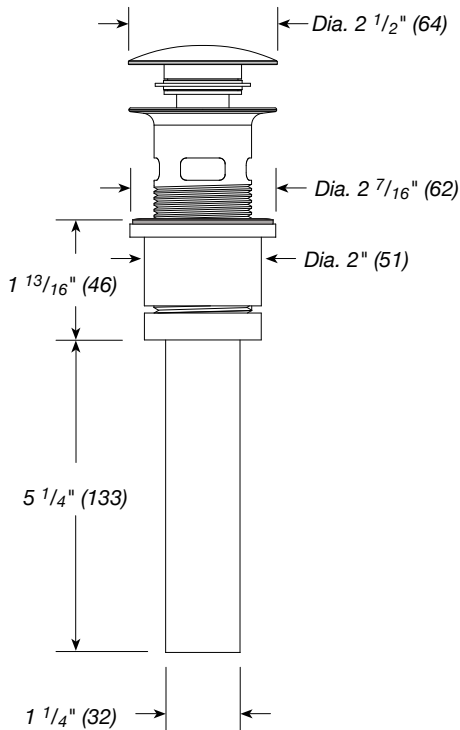

Dome Drain Pop-up Set Includes P Trap or Euro Siphon

With Overflow

Drain with P Trap

Item 862.XX

Without Overflow

Drain with P Trap

Item 863.XX

Drain with Euro Siphon

Item 862.XXS

Drain with Euro Siphon

Item 863.XXS

Notes

Refer to Rough-in pgs 1.1.a, 2.1.a, 3.1.a, 4.1a and 4.1b for each product group.

Maximum Rough-in height if required:

Basin Style:	Measured from:
Standard Basin Round or Oval	14" top of basin
Standard Basin Rectangle	12" top of basin
Rimless Undermount	13" top of basin
Freestanding	7 1/2" top of counter
Freestanding Mono-mount	7" center of mount
Countersink Round or Oval	14" top of counter
Countersink Rectangular	12" top of counter

Installation Instructions: see pg B.1.4.a

P Trap Specifications: see page B.1.5

Euro Siphon Specifications: see page B.1.6

Replace "XX" in Item numbers shown with desired metal finish code. Please see Vitraform General price list for finish codes and prices.

SIDE VIEW
with Overflow

SIDE VIEW
without Overflow

EXPLODED VIEW

Drawing shown without Overflow hole