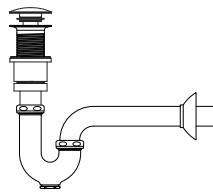

Dome Drain Pop-up Set Includes P Trap or Euro Siphon

With Overflow

Drain with P Trap

Item 862.XX

Without Overflow

Drain with P Trap

Item 863.XX

Drain with Euro Siphon

Item 862.XXS

Drain with Euro Siphon

Item 863.XXS

Notes

Refer to Rough-in pgs 1.1.a, 2.1.a, 3.1.a, 4.1a and 4.1b for each product group.

Maximum Rough-in height if required:

Basin Style:	Measured from:
Standard Basin Round or Oval	14" top of basin
Standard Basin Rectangle	12" top of basin
Rimless Undermount	13" top of basin
Freestanding	7 1/2" top of counter
Freestanding Mono-mount	7" center of mount
Countersink Round or Oval	14" top of counter
Countersink Rectangular	12" top of counter