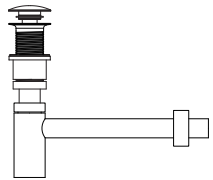

Dome Drain Pop-up Set Includes P Trap or Euro Siphon

With Overflow

Drain with P Trap

Item 862.XX

Without Overflow

Drain with P Trap

Item 863.XX

Drain with Euro Siphon

Item 862.XXS

Drain with Euro Siphon

Item 863.XXS

Notes

Refer to Rough-in pgs 1.1.a, 2.1.a, 3.1.a, 4.1a and 4.1b for each product group.

Maximum Rough-in height if required:

Basin Style:	Measured from:
Standard Basin Round or Oval	14" top of basin
Standard Basin Rectangle	12" top of basin
Rimless Undermount	13" top of basin
Freestanding	7 1/2" top of counter
Freestanding Mono-mount	7" center of mount
Countersink Round or Oval	14" top of counter
Countersink Rectangular	12" top of counter