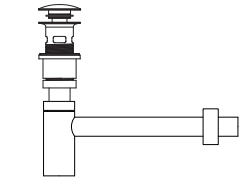

Dome Drain Pop-up Set Includes P Trap or Euro Siphon

With Overflow

Drain with P Trap

Item 862.XX

Without Overflow

Drain with P Trap

Item 863.XX

Drain with Euro Siphon

Item 862.XXS

Drain with Euro Siphon

Item 863.XXS

Notes

Refer to Rough-in pgs 1.1.a, 2.1.a, 3.1.a, 4.1a and 4.1b for each product group.

Maximum Rough-in height if required:

Basin Style:	Measured from:
Standard Basin Round or Oval	14" top of basin
Standard Basin Rectangle	12" top of basin
Rimless Undermount	13" top of basin
Freestanding	7 1/2" top of counter
Freestanding Mono-mount	7" center of mount
Countersink Round or Oval	14" top of counter
Countersink Rectangular	12" top of counter