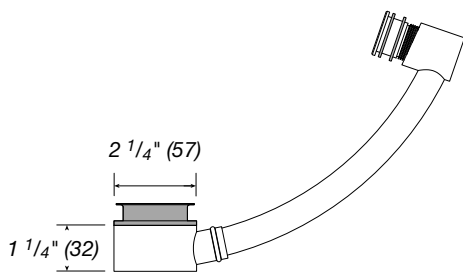

Overflow for Rimless Undermount Basin

Overflow for Small Round Rimless Undermount Basin
 Overflow for Large Round Rimless Undermount Basin
 Overflow for Small Oval Rimless Undermount Basin
 Overflow for Large Oval Rimless Undermount Basin

Item No. 911.XX
 Item No. 912.XX
 Item No. 916.XX
 Item No. 917.XX

Available for use with Vitraform Rimless Undermount Basins only.

Item No. 911.XX

Item No. 912.XX

Item No. 916.XX

Item No. 917.XX