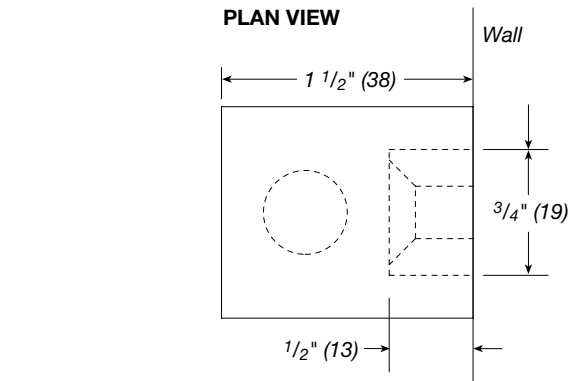

Flush Clip Item No. 761.XX

Solid brass with choice of plated finishes.

See pgs B.2.2 - B.2.7 for coordinating hardware for support at side or front of counter.

Note: 60"(1524) maximum counter width for use with flush clips.

NOTE: Glass is notched at factory to allow flush contact to back wall. Position of clips are not adjustable. Install blocking behind wall finish for secure installation. Shop drawings will be provided for approval.