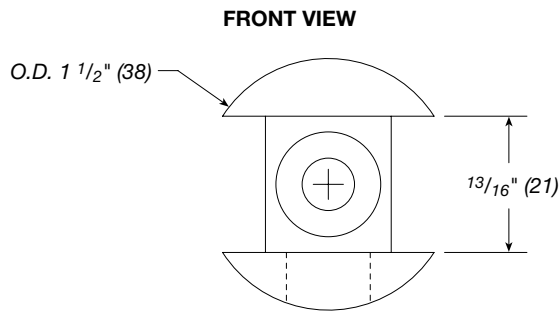

Flush Clip Item No. 761.XX

Solid brass with choice of plated finishes.

See pgs B.2.2 - B.2.7 for coordinating hardware for support at side or front of counter.

Note: 60"(1524) maximum counter width for use with flush clips.

NOTE: Glass is notched at factory to allow flush contact to back wall. Position of clips are not adjustable. Install blocking behind wall finish for secure installation. Shop drawings will be provided for approval.