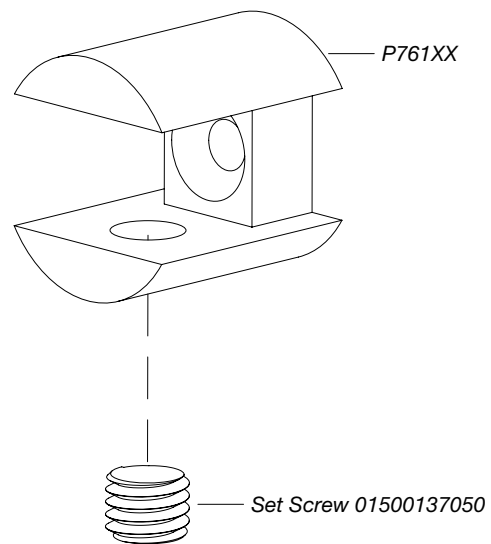

Flush Clip Item No. 761.XX

Solid brass with choice of plated finishes.

See pgs B.2.2 - B.2.7 for coordinating hardware for support at side or front of counter.

Note: 60"(1524) maximum counter width for use with flush clips.

NOTE: Glass is notched at factory to allow flush contact to back wall. Position of clips are not adjustable. Install blocking behind wall finish for secure installation. Shop drawings will be provided for approval.