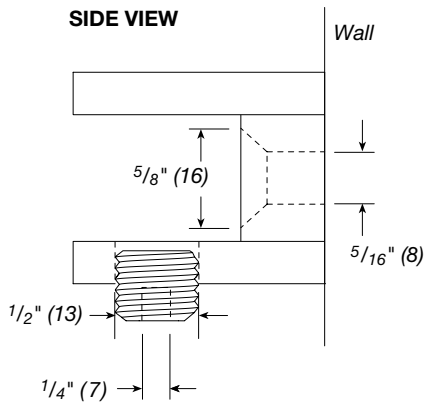

Flush Clip Item No. 761.XX

Solid brass with choice of plated finishes.

See pgs B.2.2 - B.2.7 for coordinating hardware for support at side or front of counter.

Note: 60"(1524) maximum counter width for use with flush clips.

NOTE: Glass is notched at factory to allow flush contact to back wall. Position of clips are not adjustable. Install blocking behind wall finish for secure installation. Shop drawings will be provided for approval.