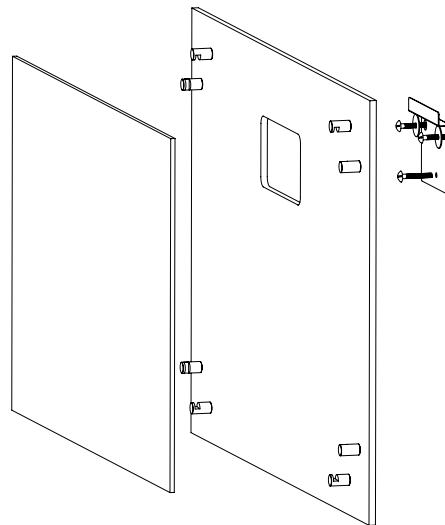

Square or Rectangular Mirror

Square Mirror

Item No. M175

Rectangular Mirror

Item No. M170

NOTES:

1/4" clear mirror front with single layer of any Vitraform glass color back.

STANDARD SIZES:

Square 24" x 24"

Rectangular 36" x 24"

Request quotation for custom size, shape or border size.

Hand engraved pattern or gilded finish to match Vitraform basins available by quotation.

See General price list for metal finish options.

Rectangular Mirror

NOTE: Provide blocking behind wall for sturdy installation.