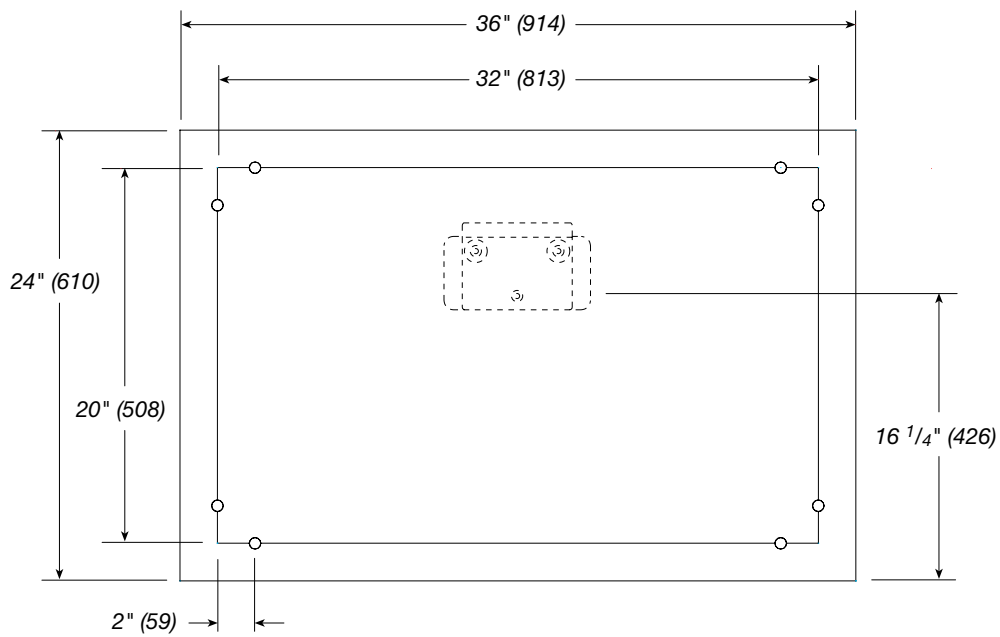

Square or Rectangular Mirror

Square Mirror

Item No. M175

Rectangular Mirror

Item No. M170

NOTES:

1/4" clear mirror front with single layer of any Vitraform glass color back.

STANDARD SIZES:

Square 24" x 24"

Rectangular 36" x 24"

Request quotation for custom size, shape or border size.

Hand engraved pattern or gilded finish to match Vitraform basins available by quotation.

See General price list for metal finish options.

Rectangular Mirror

NOTE: Provide blocking behind wall for sturdy installation.