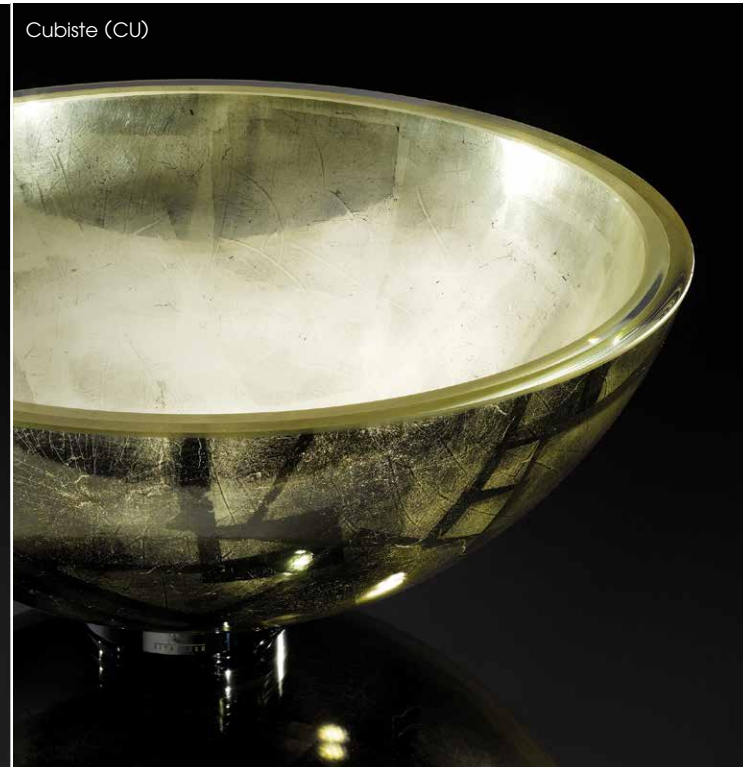

Gilded finishes are hand applied gold leaf, captured between the two layers of glass for Standard, Rimless and Freestanding Basins. See Color and Finish Guide pgs 1.1.1-2, 2.1.1 and 3.1.1-2 for glass color options on each finish.