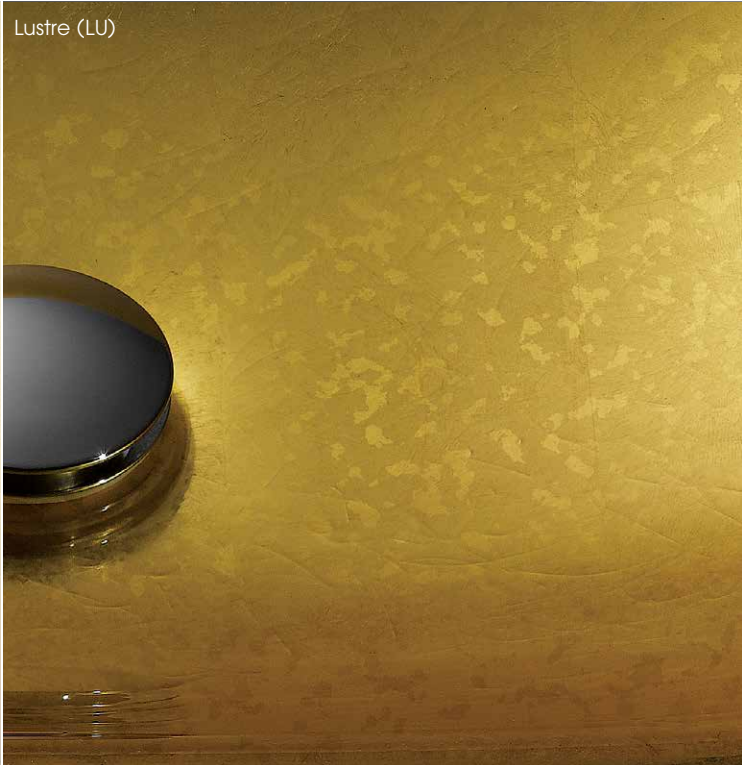

Gilded finishes are hand applied gold leaf, captured between the two layers of glass for Standard, Rimless and Freestanding Basins. See Color and Finish Guide pgs 1.1.1-2, 2.1.1 and 3.1.1-2 for glass color options on each finish.

NOTES: Veneer used for Vitraform vanities are selected for their consistency. Finished vanities may vary from these photographs, in tone and grain pattern. No guarantee can be made of an exact match. Veneers are individually matched and clear coated with a catalyzed lacquer finish. Custom options and finishes by request.